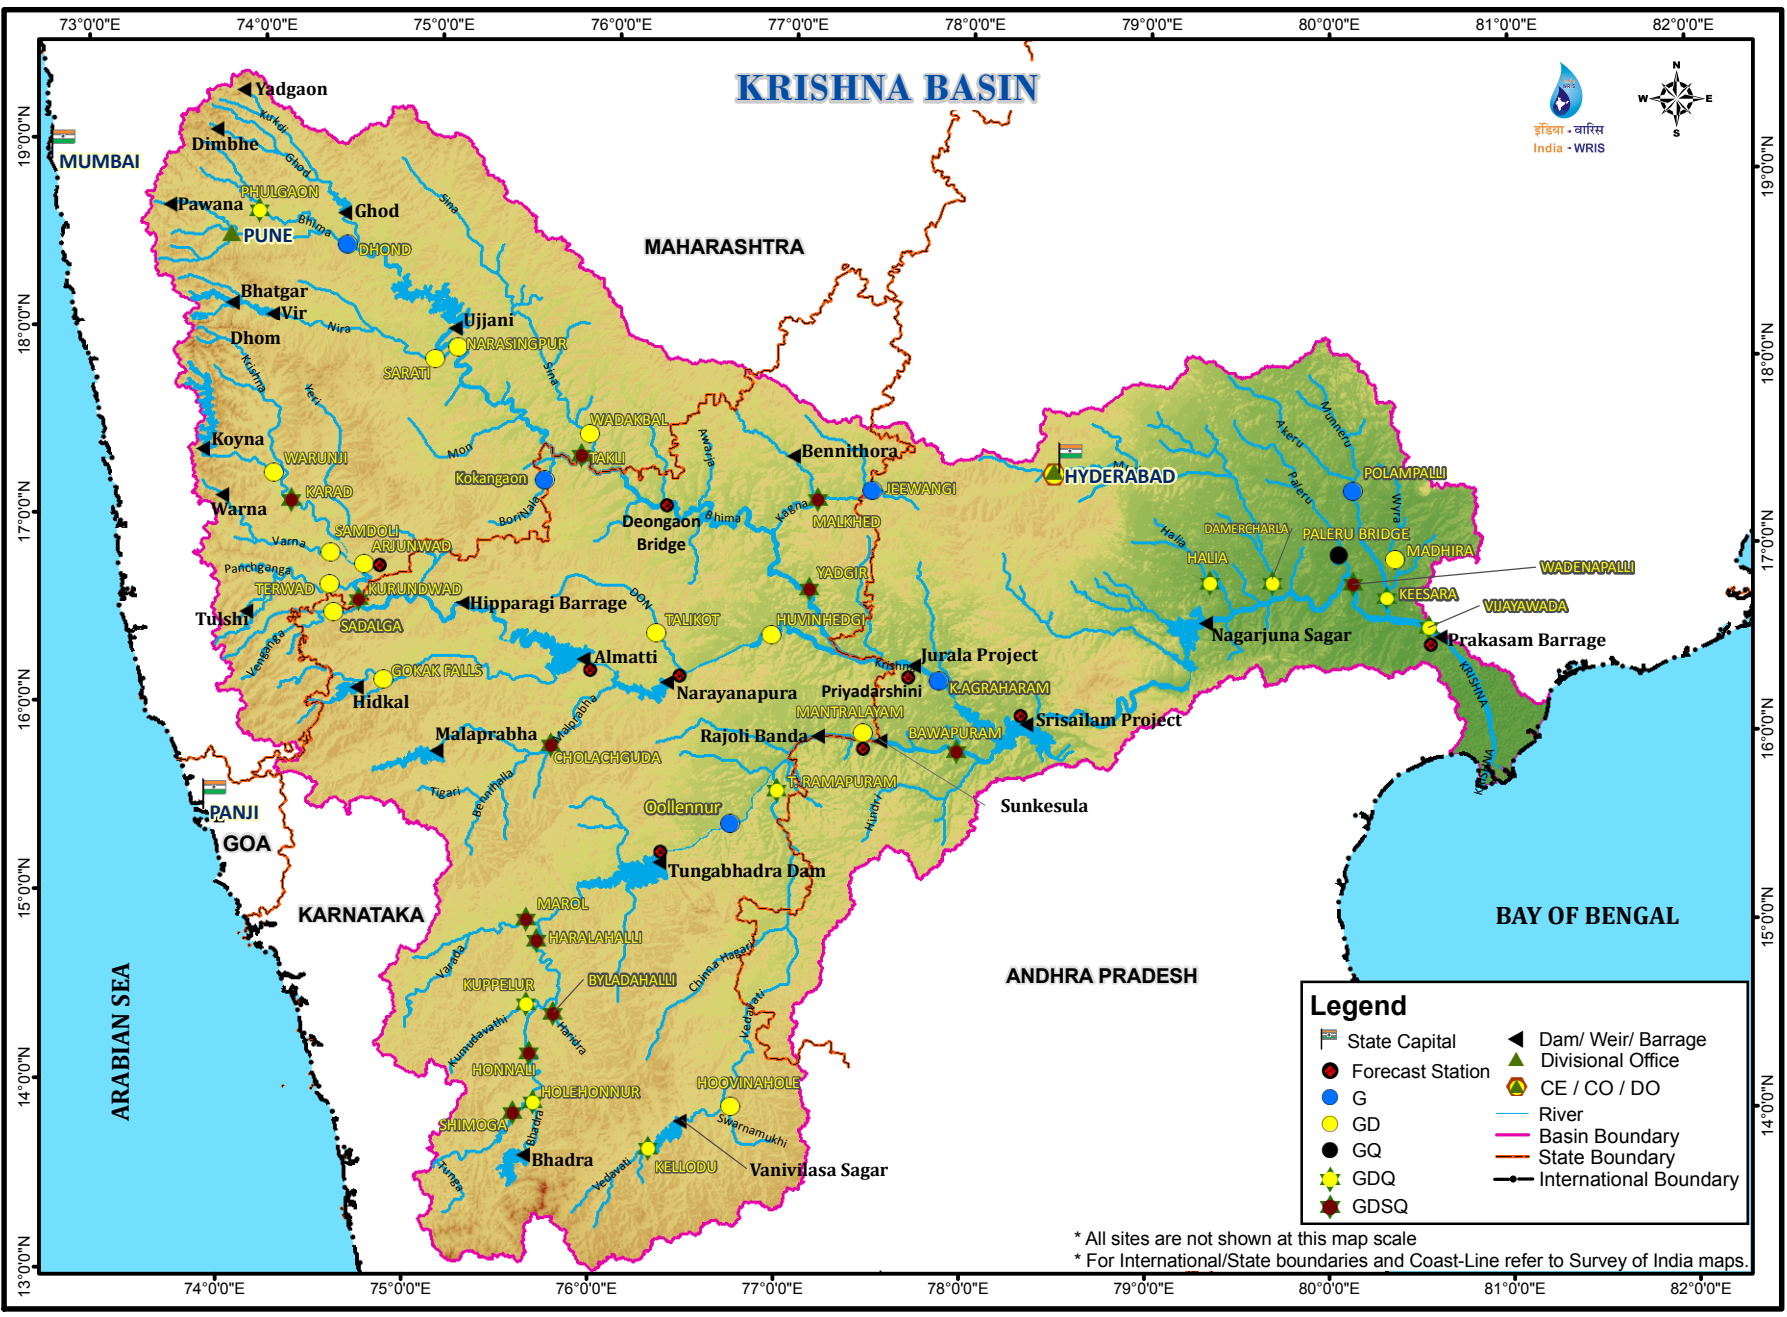

KRISHNA BASIN

Legend

- State Capital
- Dam/ Weir/ Barrage
- Divisional Office
- Forecast Station
- G
- G
- GD
- GQ
- GDQ
- GDSQ
- CE / CO / DO
- River
- Basin Boundary
- State Boundary
- International Boundary

* All sites are not shown at this map scale
 * For International/State boundaries and Coast-Line refer to Survey of India maps.